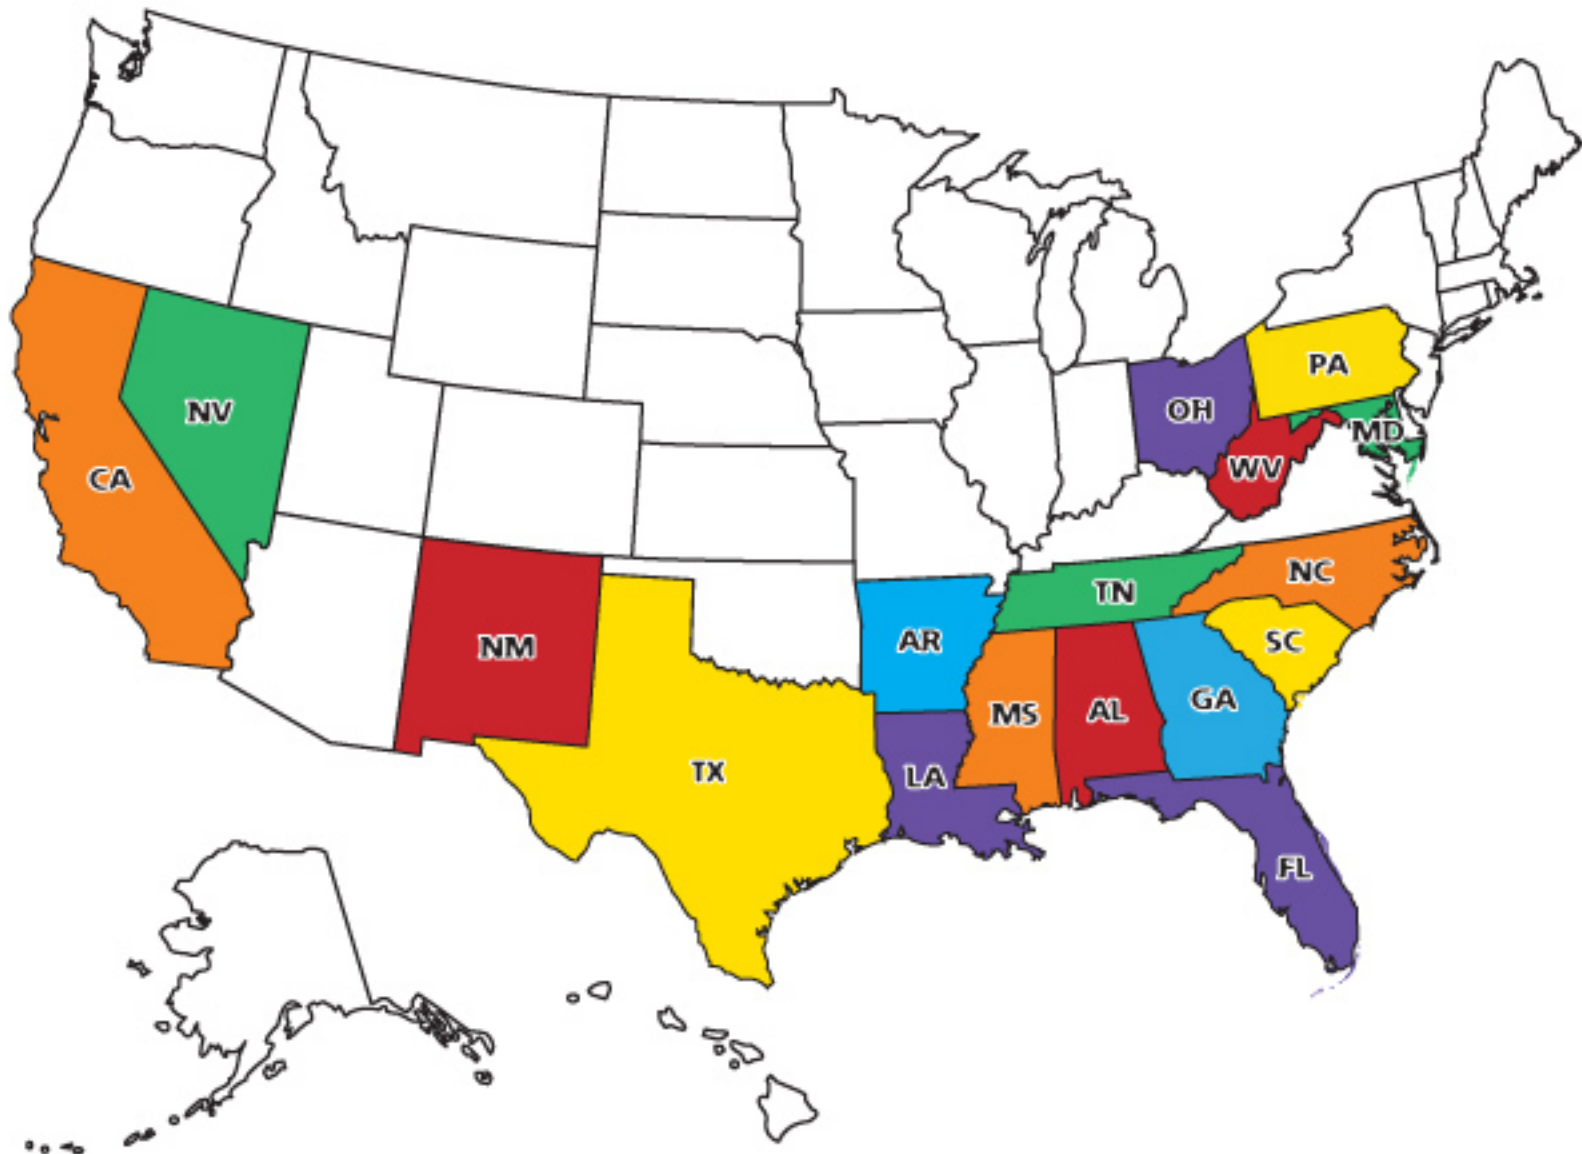

Retail Execution Map

CALL **1-877-5PYRAMID**
TO FIND A RETAILER NEAR YOU

Take a *Peak*...